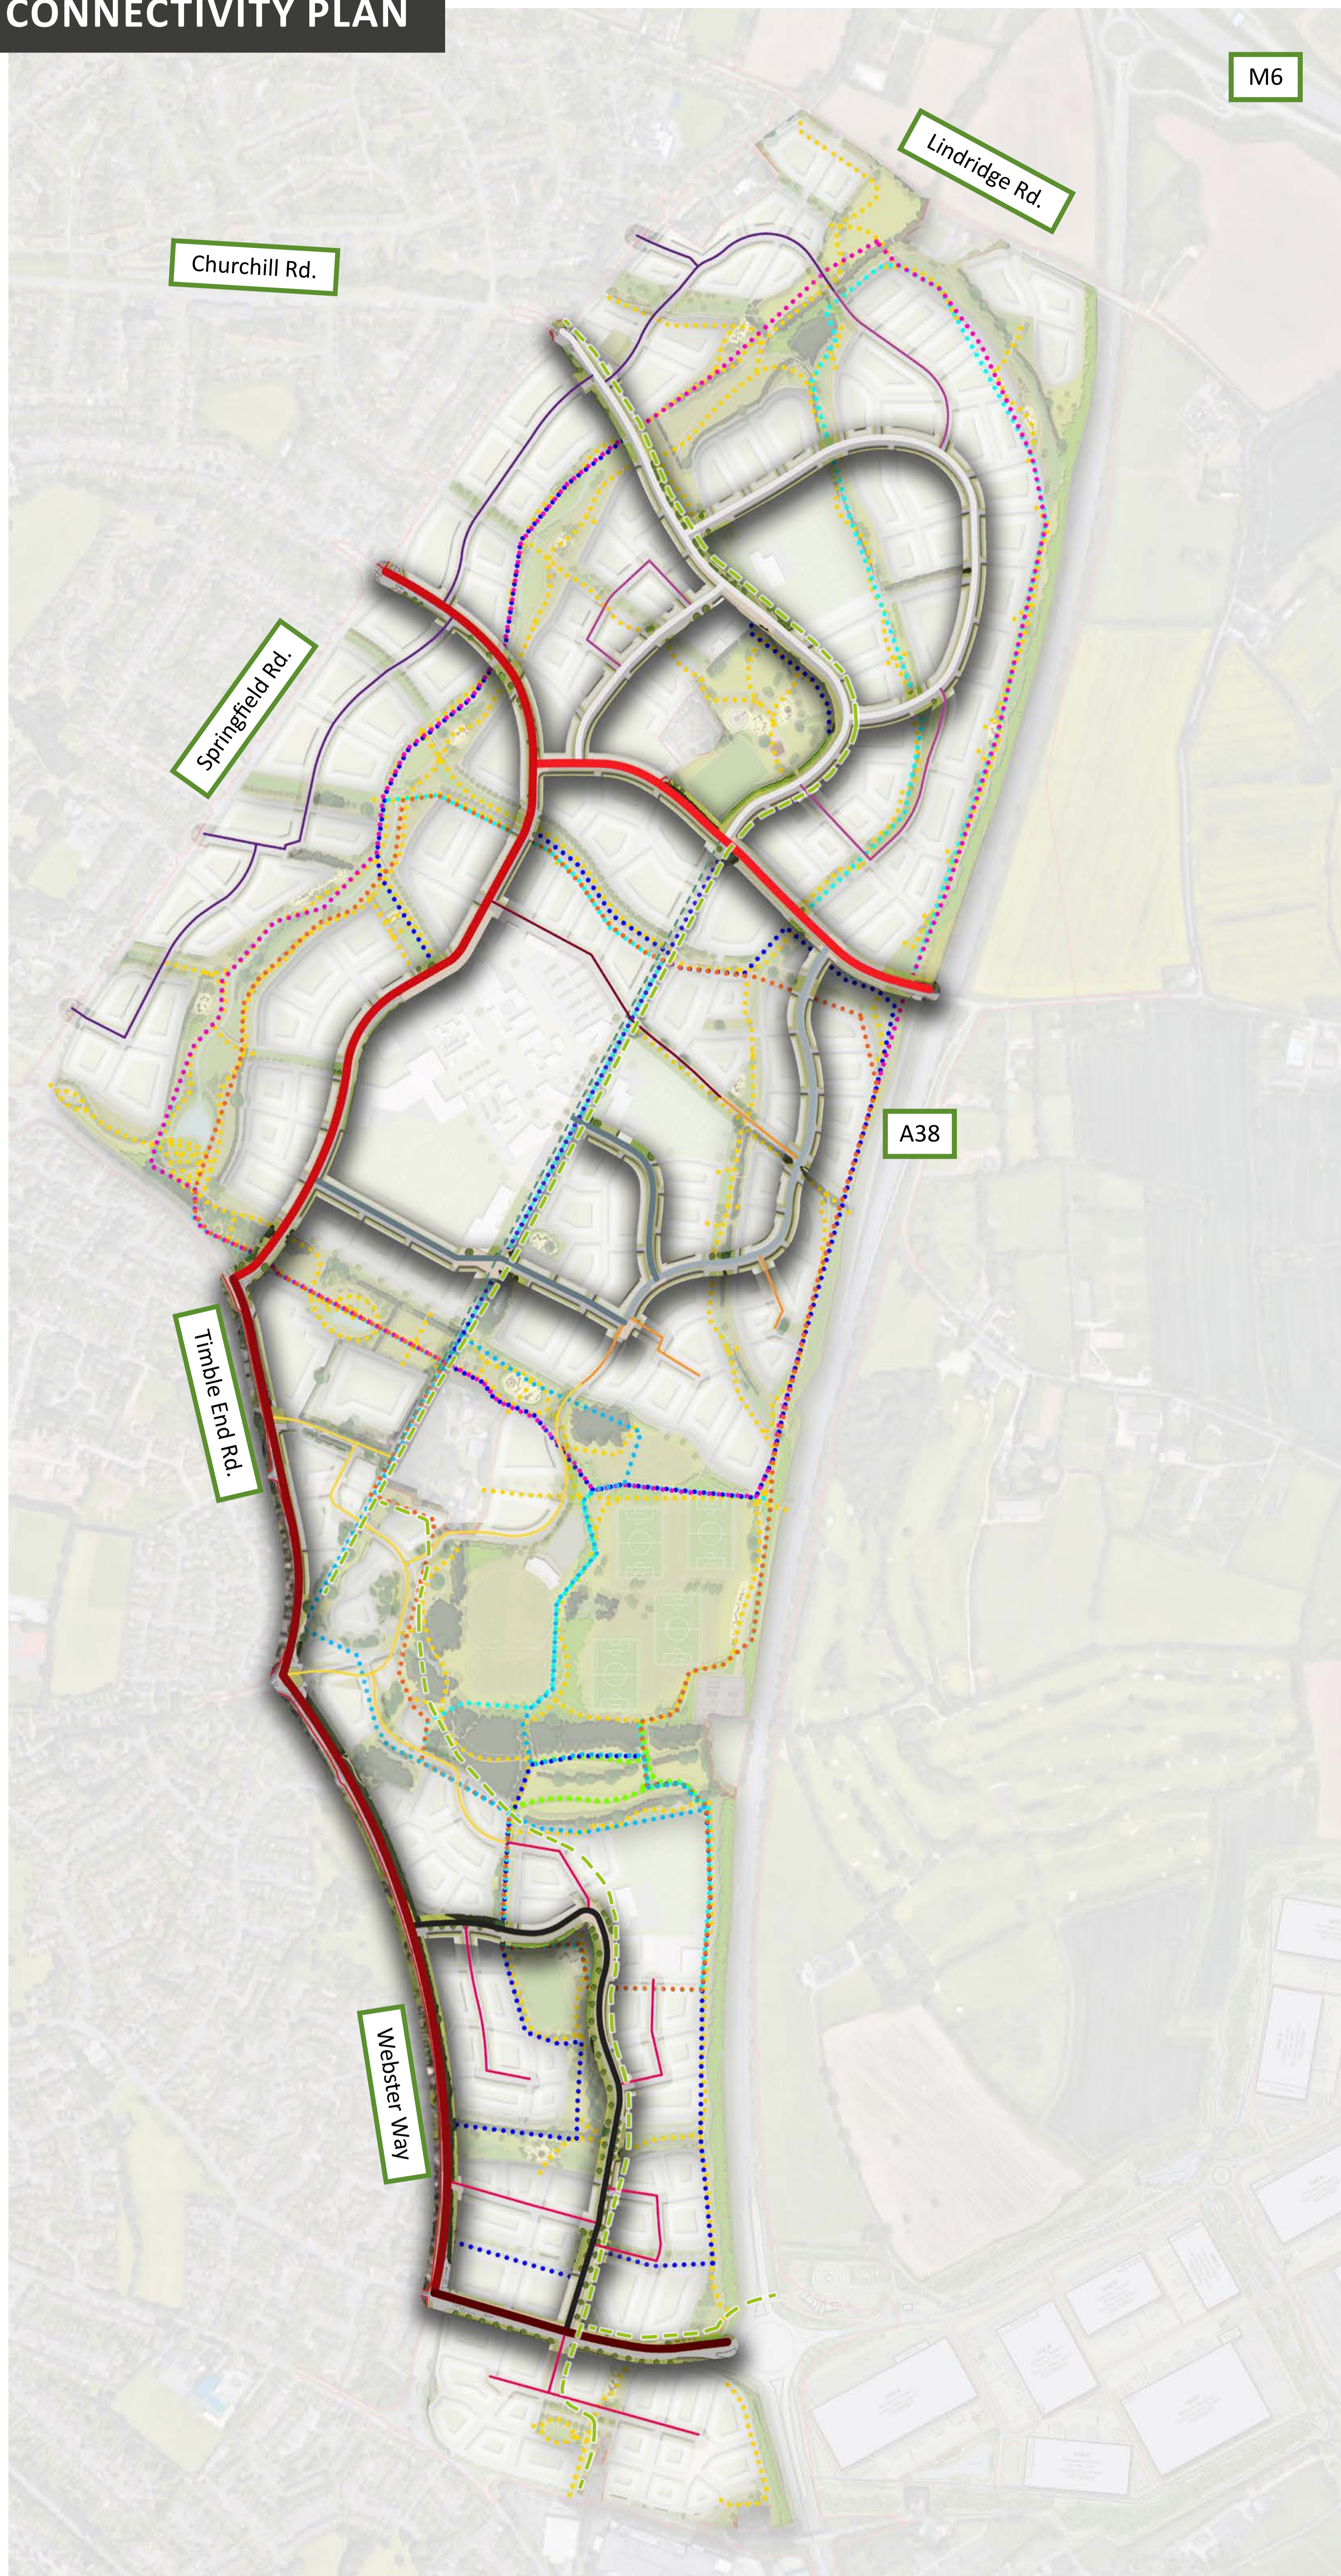

LANGLEY

SUTTON COLDFIELD

CONNECTIVITY PLAN

LEGEND

PS - Primary Streets

- PS1 New A38 Link from Webster
- PS2 Webster Way & Thimble
- PS3 Langley Central
- PS4 Ox Leys Road

SS - Secondary Streets

- SS1 Langley Fields
- SS2 Langley Central
- SS3 Langley Heath
- SS4 Langley Hall

LS - Local Streets

- LS1 Langley Brook
- LS2 Langley Hall
- LS3 Langley Central
- LS4 Langley Heath
- LS5 Langley Penns
- LS6 Langley Fields

FH - Fox Hollies

- FH1 Fox Hollies

Sustainable Movement

- Footpaths
- Mown Footpath
- Trim Trail 2.5km Route - Option 1
- Trim Trail 2.5km Route - Option 2
- Trim Trail 5km Route - Option 1
- Trim Trail 5km Route - Option 2
- Langley Greenway Foot & Cycle Route